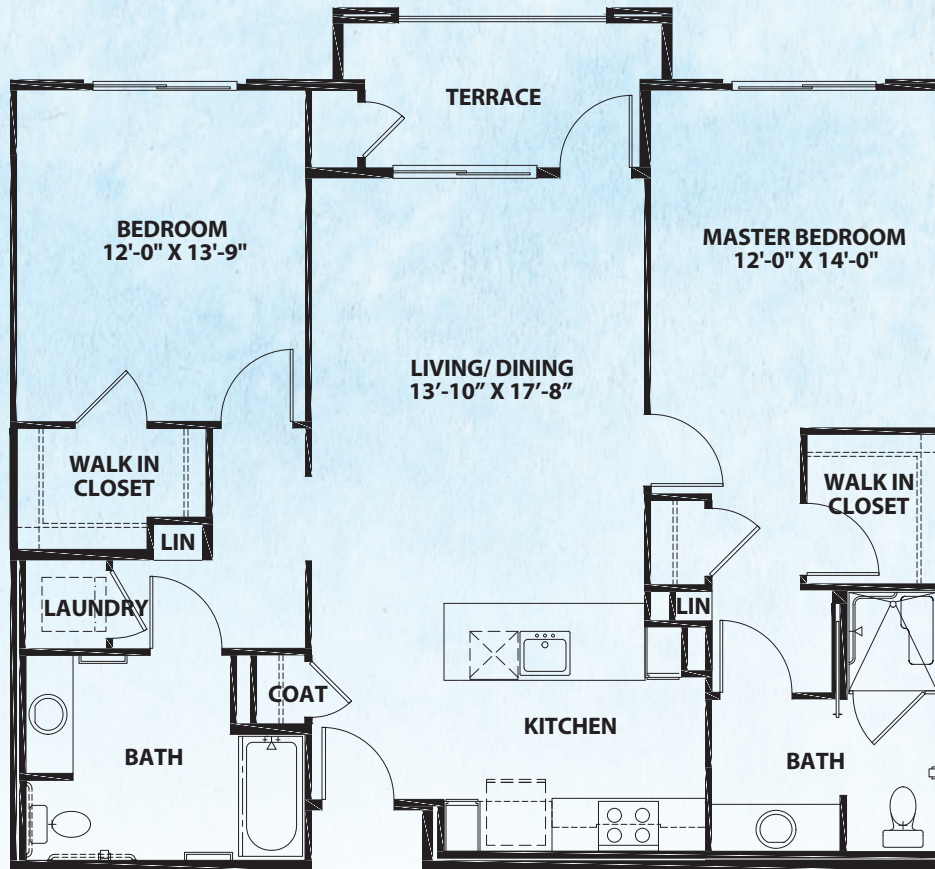

Wisteria

2 Bedroom

2 Bathroom

1,225 sq. ft.

Scale: 1/8" = 1'

9800 Hidden Glen Circle

San Diego, CA 92131

858-444-8501 | TheGlenAtScrippsRanch.com